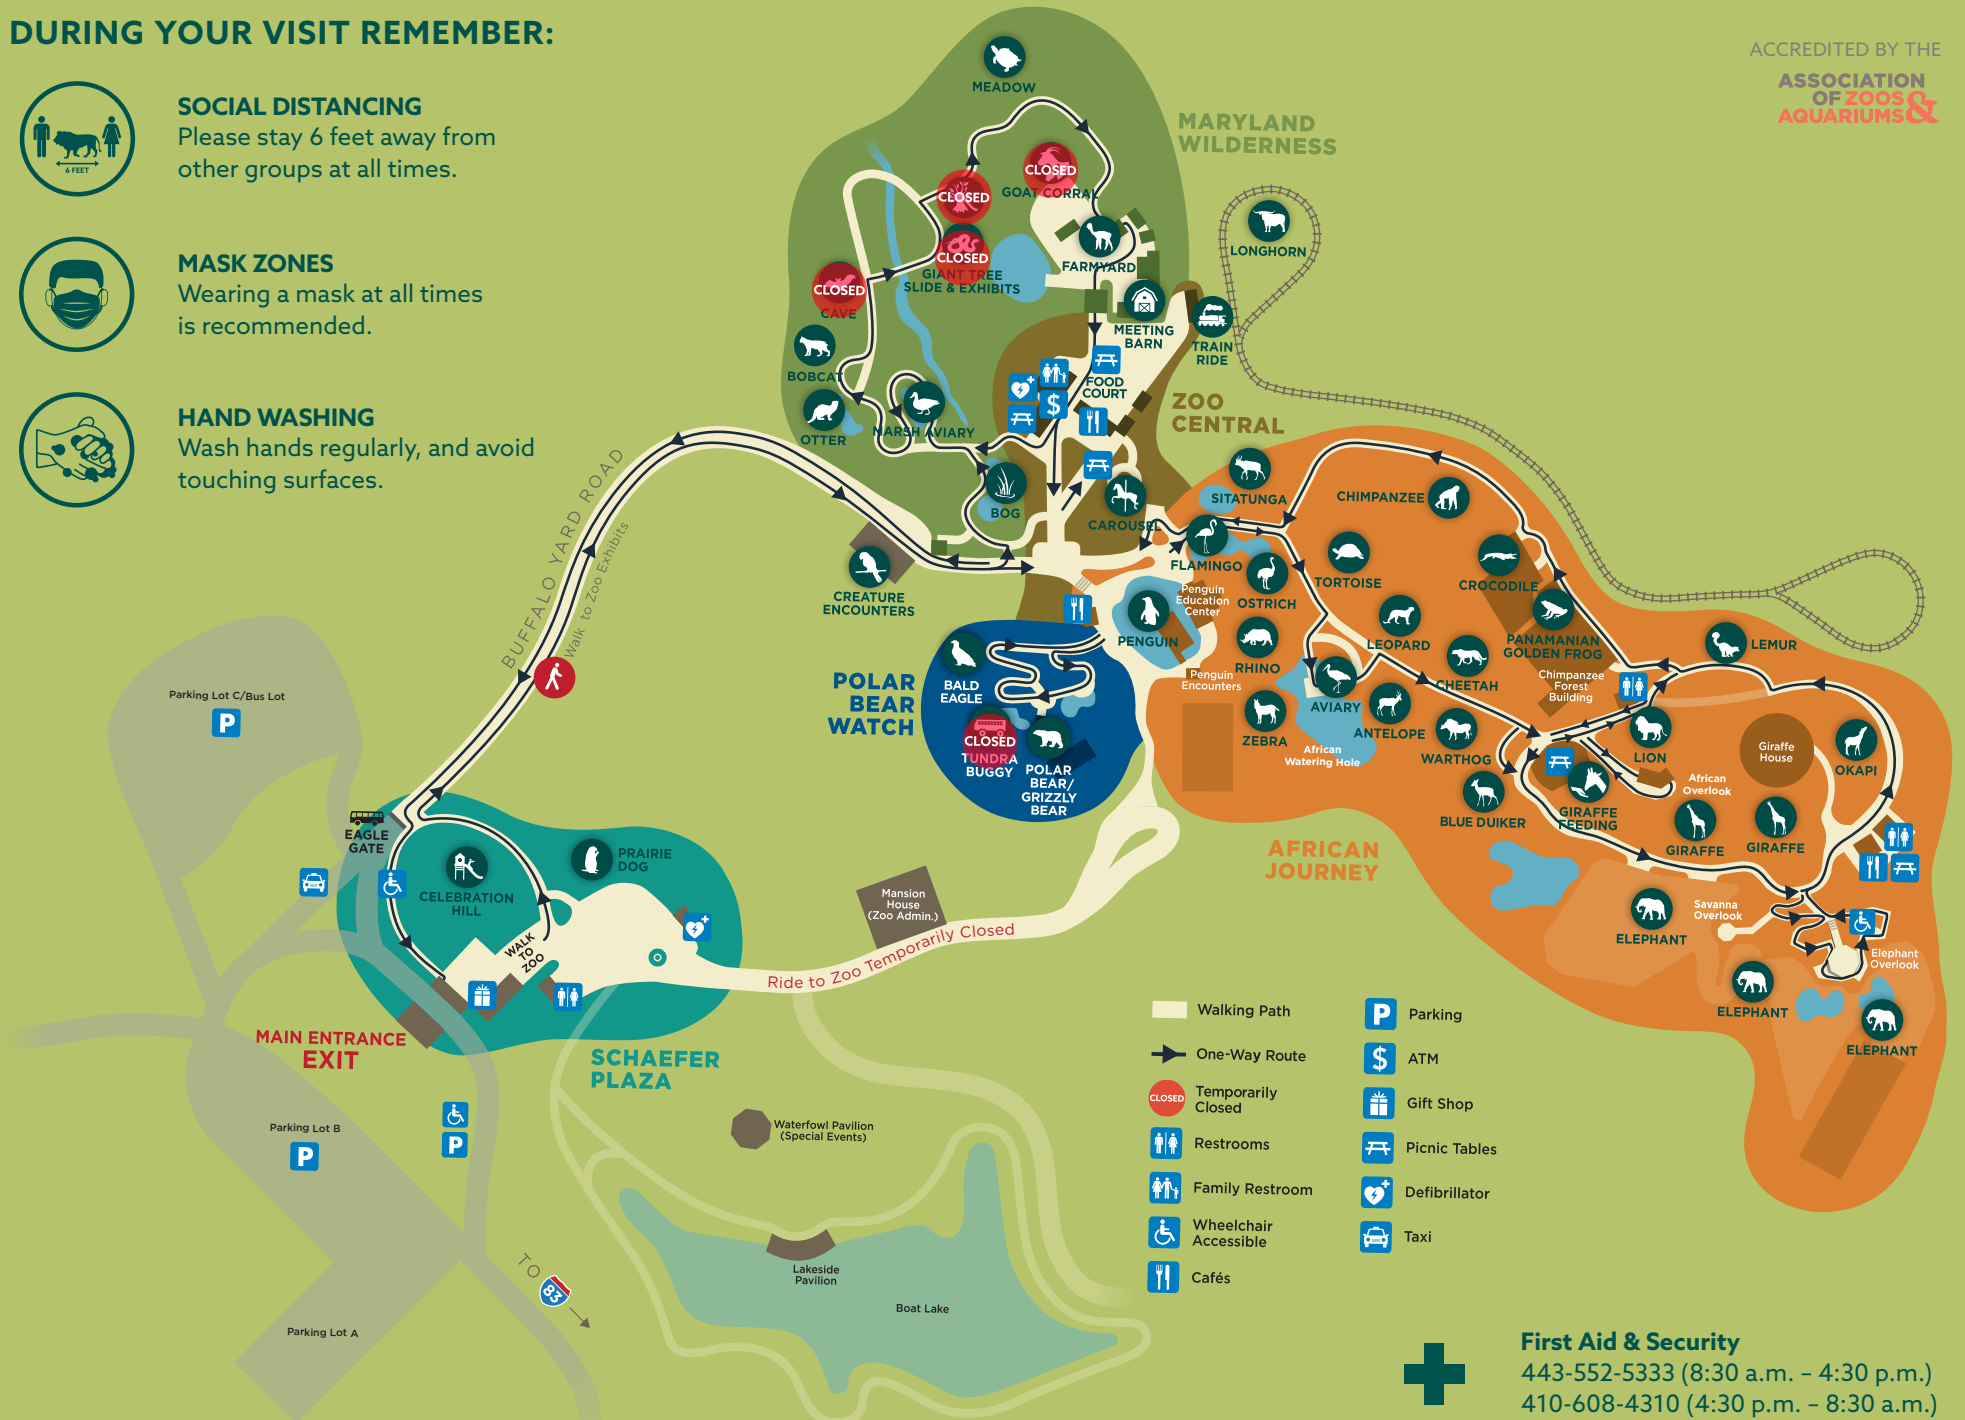

WELCOME TO THE ZOO

MARYLAND ZOO

ACCREDITED BY THE
**ASSOCIATION
OF ZOOS &
AQUARIUMS**

DURING YOUR VISIT REMEMBER:

SOCIAL DISTANCING

Please stay 6 feet away from other groups at all times.

MASK ZONES

Wearing a mask at all times is recommended.

HAND WASHING

Wash hands regularly, and avoid touching surfaces.

- Walking Path
- One-Way Route
- Temporarily Closed
- Restrooms
- Family Restroom
- Wheelchair Accessible
- Cafés
- Parking
- ATM
- Gift Shop
- Picnic Tables
- Defibrillator
- Taxi

First Aid & Security
443-552-5333 (8:30 a.m. – 4:30 p.m.)
410-608-4310 (4:30 p.m. – 8:30 a.m.)