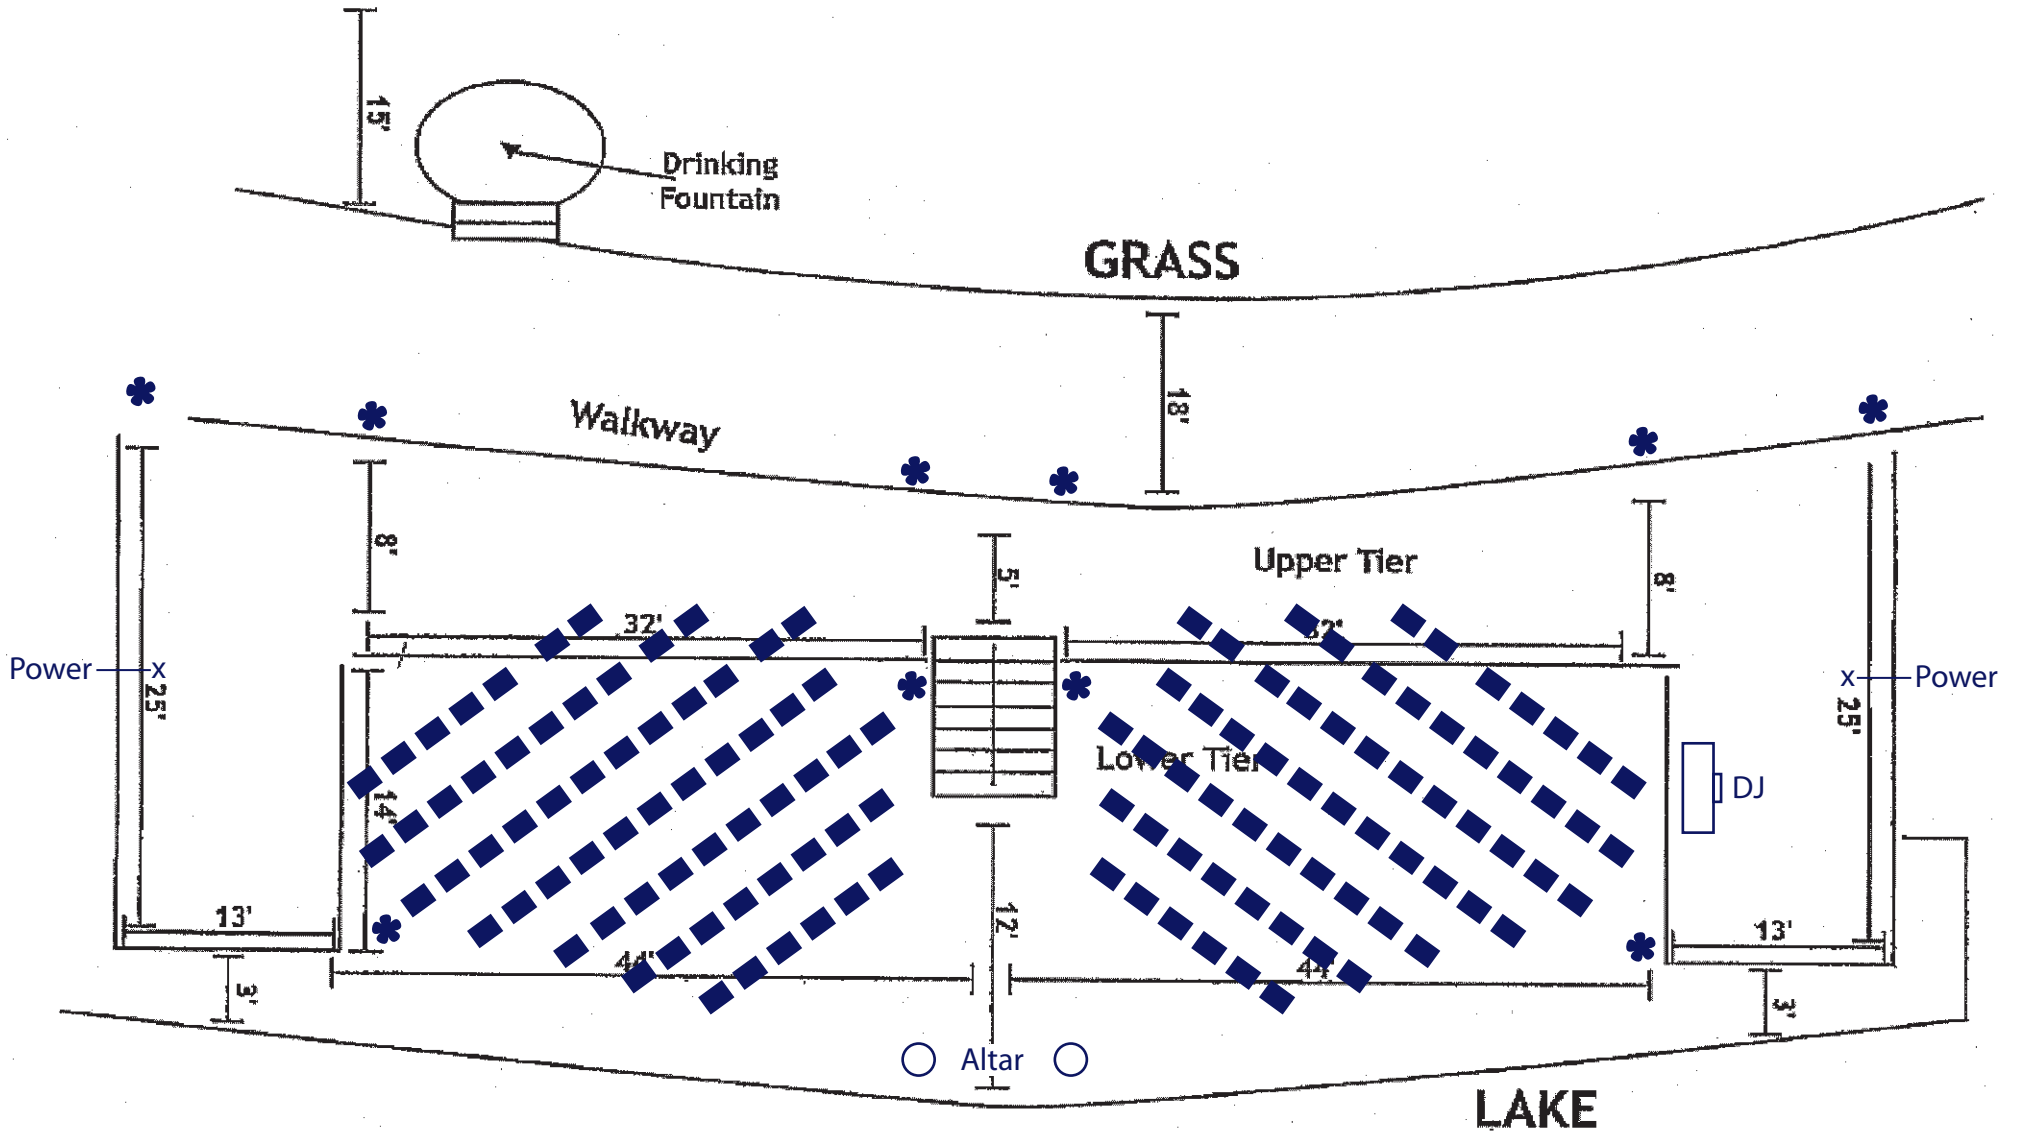

LAKESIDE PAVILLION AT THE MARYLAND ZOO IN BALTIMORE

Wedding Ceremony

Maximum Capacity: 180

- Upper Tier is covered
- Lower tier is open