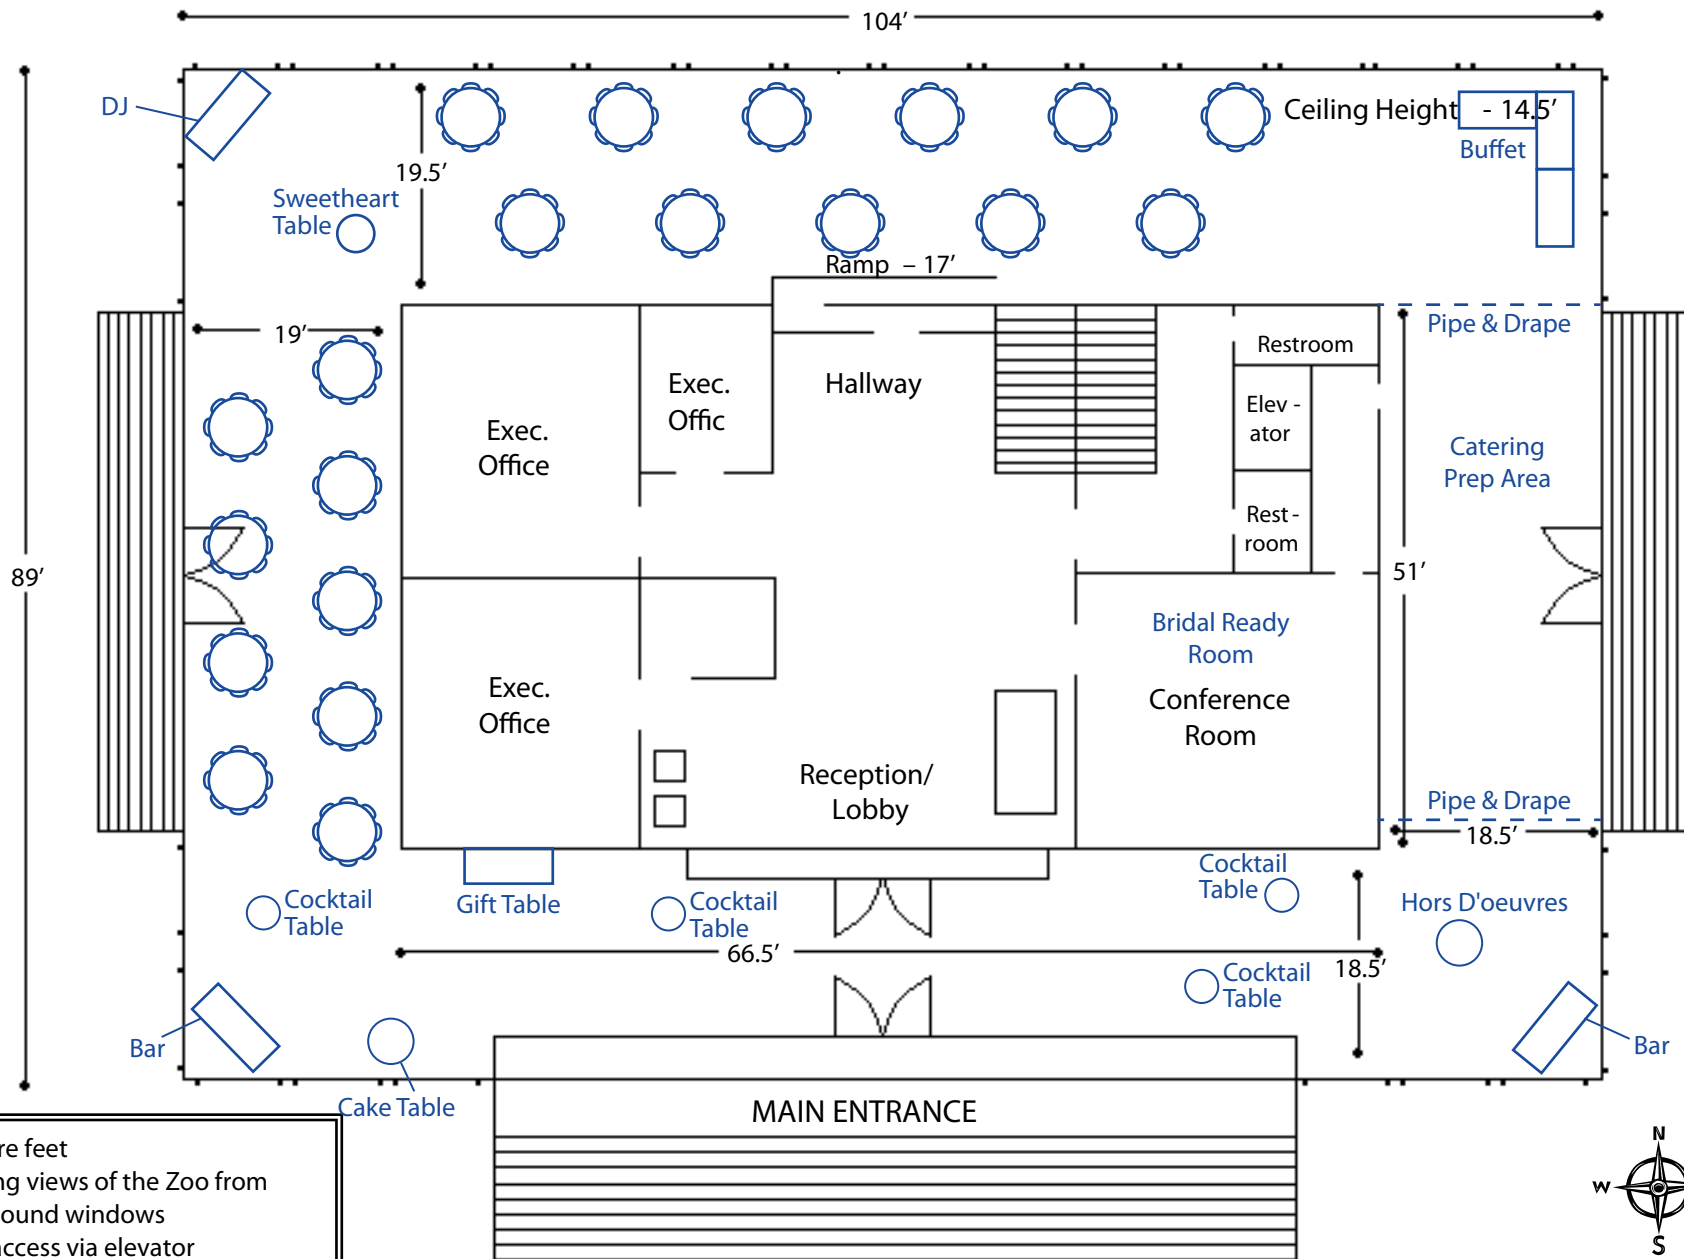

THE MANSION HOUSE PORCH AT THE MARYLAND ZOO IN BALTIMORE

- 5,865 square feet
- Breathtaking views of the Zoo from 46 wrap-around windows
- Handicap access via elevator
- 2 restrooms on main floor, plus 2 more on the 3rd floor
- Free parking in front of building

Meeting: Wedding Reception
 Maximum Capacity: 180