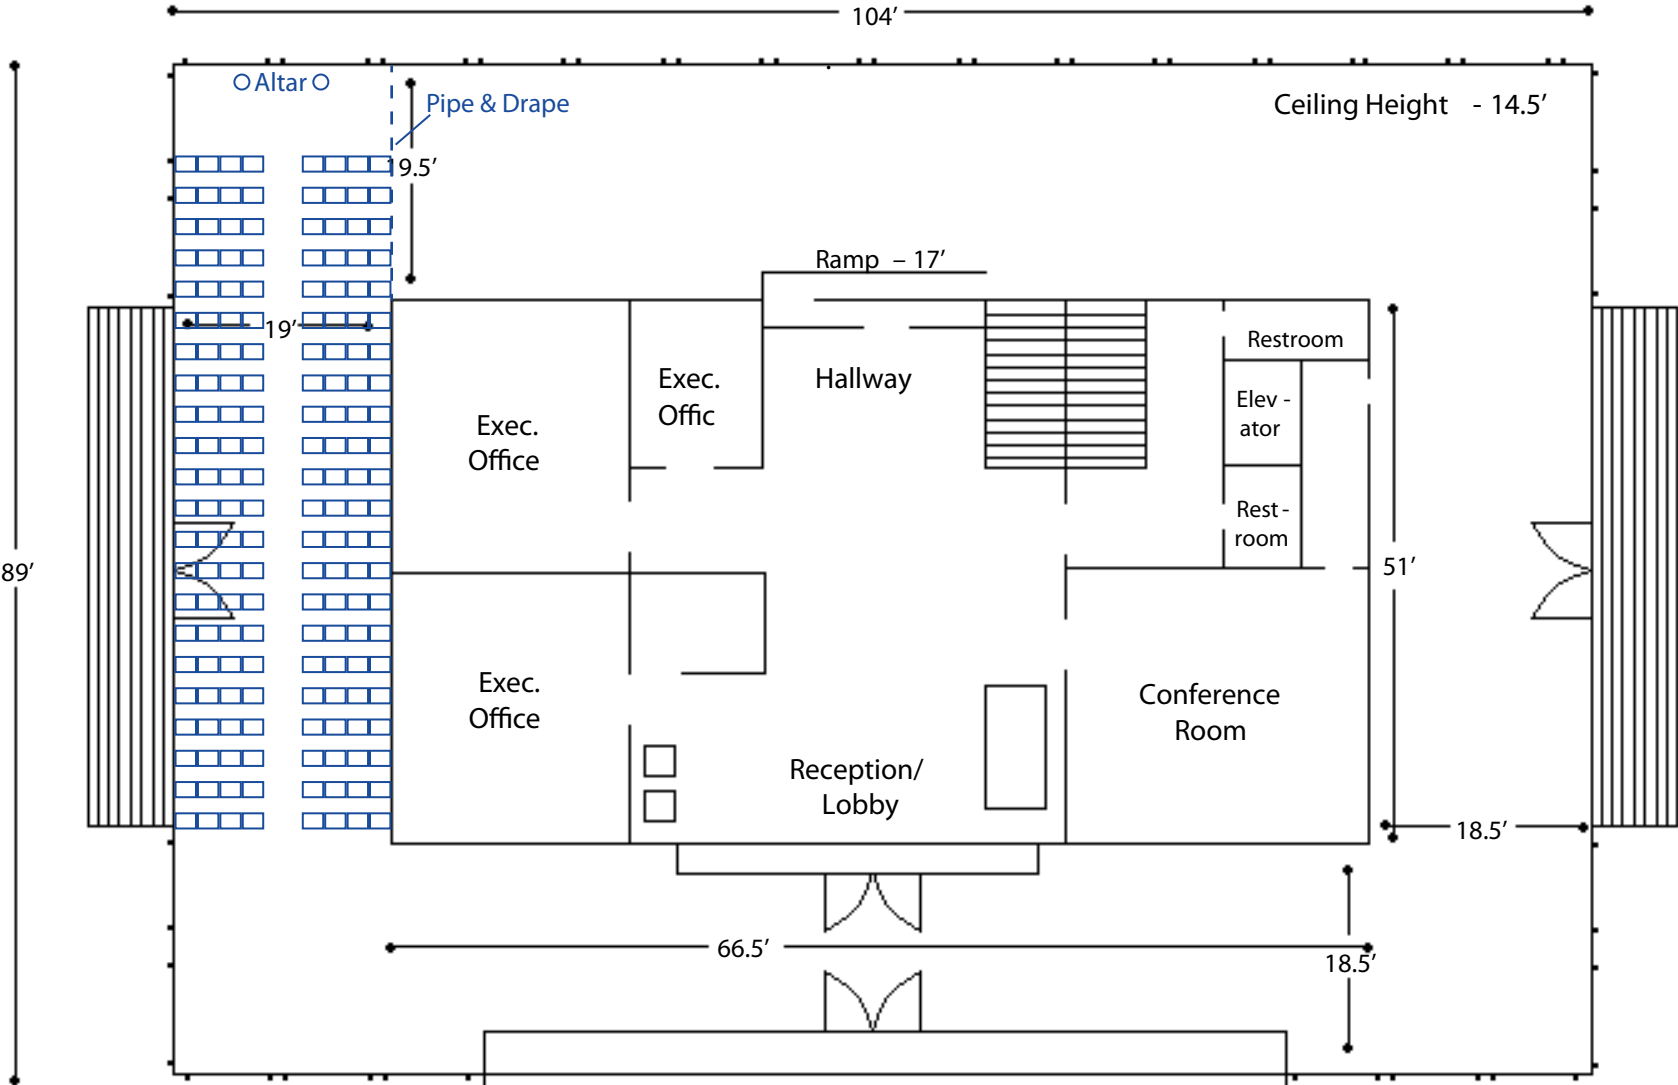

THE MANSION HOUSE PORCH AT THE MARYLAND ZOO IN BALTIMORE

- 5,865 square feet
- Breathtaking views of the Zoo from 46 wrap-around windows
- Handicap access via elevator
- 2 restrooms on main floor, plus 2 more on the 3rd floor
- Free parking in front of building

Meeting: Wedding Ceremony
 Maximum Capacity: 180